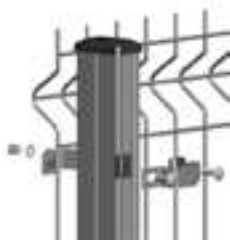

VEGA B Light 80x200 • galvanizing + polyester coating

Panels are spot welded using individual steel bars (horizontal and vertical).
 Corrosion protection: galvanizing + polyester coating.
 Wire gauge: 4.0 [mm].
 Straight mesh size 80x200 [mm].
 Small mesh size 80x50 [mm].
 Panel width within the axis of outermost bars 2,500 [mm].
 Terminated from the top with 30 [mm] long vertical wires.

Fig. 17. Welded mesh panel fences VEGA B Light 80x200.

Beta Safe post

- Manufactured by WIŚNIEWSKI Sp. z o.o. S.K.A.
- Post cross section: 60x40 [mm].
- The post features installation holes.
- The post is complete with a plastic top cap (available colours: RAL 6005 (green), RAL 7016 (ash), RAL 9005 (black), RAL 7040 (light grey)).
- The shear nut is concealed within the post perforation once installed.
- Anti-corrosion protection: hot-dip galvanized or galvanized + PE coating.

Fig. 18. Safe post

Omega Safe post

- Manufactured by WIŚNIEWSKI Sp. z o.o. S.K.A.
- Post cross section: 60x40 [mm].
- The post is complete with a plastic top cap (available colours: RAL 6005 (green), RAL 7016 (ash), RAL 9005 (black), RAL 7040 (light grey)).
- Anti-corrosion protection: hot-dip galvanized or galvanized + PE coating.

Fig. 19. Omega Safe post

Omega post

- Post cross section: 60x40x1.5 [mm], Post, H=3200 [mm] - 60x40x2 [mm]
- The post is complete with a plastic top cap (available colours: RAL 6005 (green), RAL 7016 (ash), RAL 7040 (light grey) - on galvanized posts).
- Anti-corrosion protection:
- hot-dip galvanized or galvanized + PE coating.